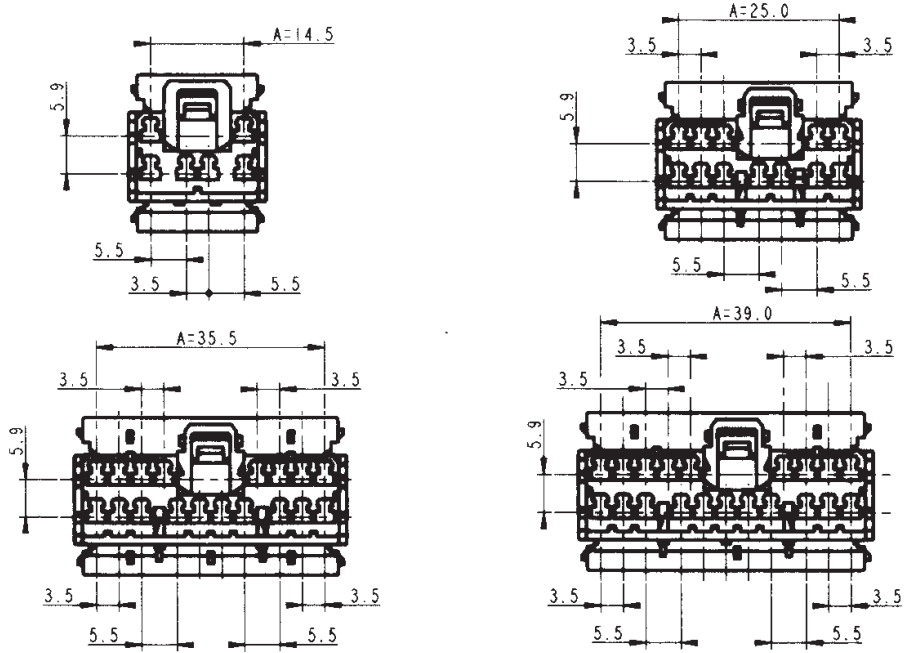

Table of Content

Product Applications

Coupling connectors

MCS

Terminal System Overview

Housing Overview

1 to 20 way coupling housings for 1.8 mm terminals

Part Numbers	No. of position	Terminal size	Type	Colour
MCHFHPE10WH	10	1.8 mm	Female housing	White
MCHMHPE10WH	10	1.8 mm	Male housing	White
MCHFHPE12WH	12	1.8 mm	Female housing	White
MCHMHPE12WH	12	1.8 mm	Male housing	White
MCHFHPE12BK	12	1.8 mm	Female housing	Black
MCHFHPE12BL	12	1.8 mm	Female housing	Blue
MCHFHPE12GY	12	1.8 mm	Female housing	Grey
MCHMHPE12BK	12	1.8 mm	Male housing	Black
MCHMHPE12BL	12	1.8 mm	Male housing	Blue
MCHFHPE14WH	14	1.8 mm	Female housing	White
MCHMHPE14WH	14	1.8 mm	Male housing	White
MCHFHPE18BL	18	1.8 mm	Female housing	Blue
MCHMHPE18BL	18	1.8 mm	Male housing	Blue
MCHFHPE18WH	18	1.8 mm	Female housing	White
MCHMHPE18WH	18	1.8 mm	Male housing	White
MCHFHPE20WH	20	1.8 mm	Female housing	White
MCHMHPE20WH	20	1.8 mm	Male housing	White
MCHFHPE20BK	20	1.8 mm	Female housing	Black
MCHMHPE20BK	20	1.8 mm	Male housing	Black
MCHFHPE20BL	20	1.8 mm	Female housing	Blue
MCHMHPE20BL	20	1.8 mm	Male housing	Blue

1 to 20 way coupling housings for 1.8 mm terminals

Dimensional characteristics

Housing Overview

8 way female housing

8 way male housing

6/12/18/20 way male housings

Table of Content

Product Applications

Coupling connectors

MCS

Terminal System Overview

1 to 20 way coupling housings for 1.8 mm terminals

Dimensional characteristics

Housing Overview

6/12/18/20 way female housings

Notes: