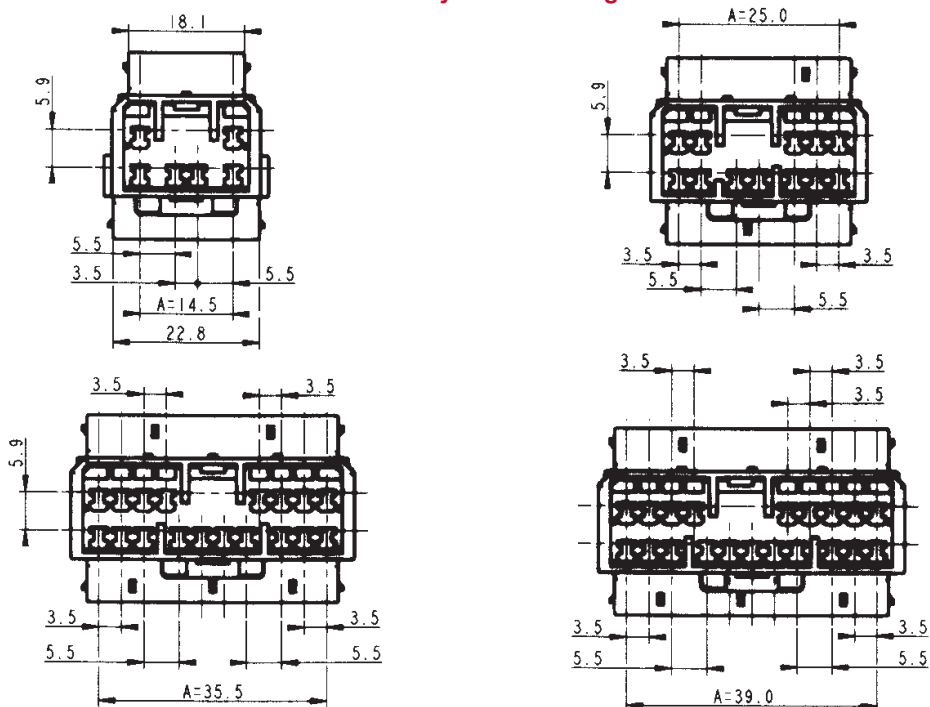

Table of Content

Product Applications

Coupling connectors

MCS

Terminal System Overview

Housing Overview

1 to 20 way coupling housings for 1.8 mm terminals

Part Numbers	No. of position	Terminal size	Type	Colour
MCHFHPE10WH	10	1.8 mm	Female housing	White
MCHMHPE10WH	10	1.8 mm	Male housing	White
MCHFHPE12WH	12	1.8 mm	Female housing	White
MCHMHPE12WH	12	1.8 mm	Male housing	White
MCHFHPE12BK	12	1.8 mm	Female housing	Black
MCHFHPE12BL	12	1.8 mm	Female housing	Blue
MCHFHPE12GY	12	1.8 mm	Female housing	Grey
MCHMHPE12BK	12	1.8 mm	Male housing	Black
MCHMHPE12BL	12	1.8 mm	Male housing	Blue
MCHFHPE14WH	14	1.8 mm	Female housing	White
MCHMHPE14WH	14	1.8 mm	Male housing	White
MCHFHPE18BL	18	1.8 mm	Female housing	Blue
MCHMHPE18BL	18	1.8 mm	Male housing	Blue
MCHFHPE18WH	18	1.8 mm	Female housing	White
MCHMHPE18WH	18	1.8 mm	Male housing	White
MCHFHPE20WH	20	1.8 mm	Female housing	White
MCHMHPE20WH	20	1.8 mm	Male housing	White
MCHFHPE20BK	20	1.8 mm	Female housing	Black
MCHMHPE20BK	20	1.8 mm	Male housing	Black
MCHFHPE20BL	20	1.8 mm	Female housing	Blue
MCHMHPE20BL	20	1.8 mm	Male housing	Blue

Housing Overview

3 way female housing

3 way male housing

4 way female housing

Product Applications

Coupling connectors

MCS

Terminal System Overview

1 to 20 way coupling housings for 1.8 mm terminals

Dimensional characteristics

Housing Overview

8 way female housing

8 way male housing

6/12/18/20 way male housings

Table of Content

Product Applications

Coupling connectors

MCS

Terminal System Overview

1 to 20 way coupling housings for 1.8 mm terminals

Dimensional characteristics

Housing Overview

6/12/18/20 way female housings

Notes: