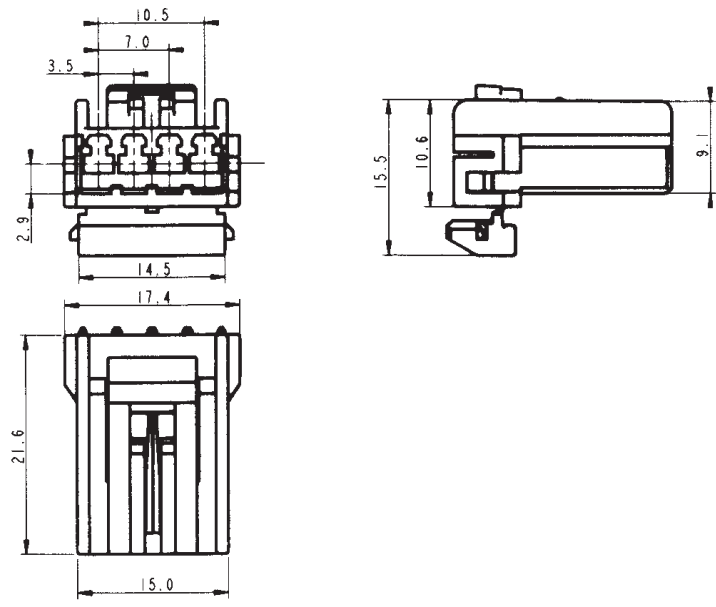

Dimensional characteristics

Table of Content

Product Applications

Coupling connectors

MCS

Terminal System Overview

1 to 20 way coupling housings for 1.8 mm terminals

Dimensional characteristics

Housing Overview

3 way female housing

3 way male housing

4 way female housing

Product Applications

Coupling connectors

MCS

Terminal System Overview

1 to 20 way coupling housings for 1.8 mm terminals

Dimensional characteristics

Housing Overview

8 way female housing

8 way male housing

6/12/18/20 way male housings

Table of Content

Product Applications

Coupling connectors

MCS

Terminal System Overview

1 to 20 way coupling housings for 1.8 mm terminals

Dimensional characteristics

Housing Overview

6/12/18/20 way female housings

Notes: