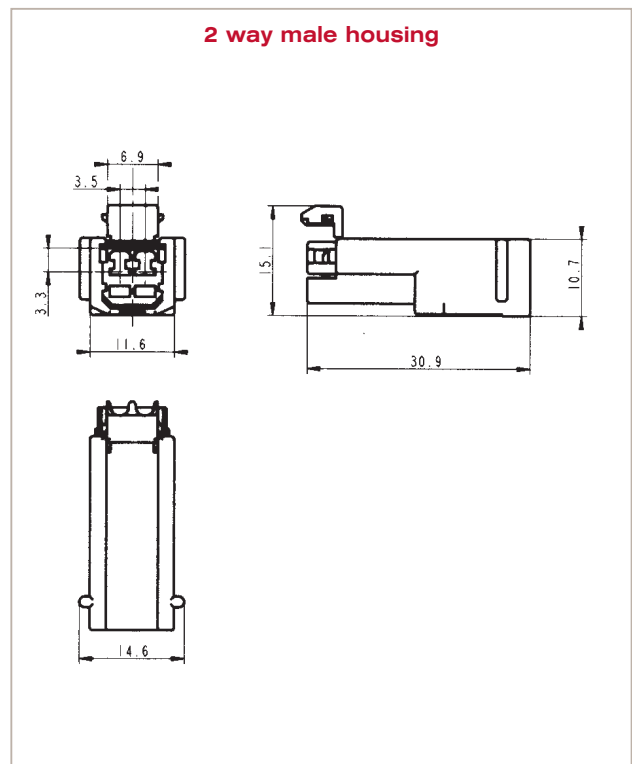

Table of Content

Product Applications

Coupling connectors

MCS

Terminal System Overview

Housing Overview

1 to 20 way coupling housings for 1.8 mm terminals

Part Numbers	No. of position	Terminal size	Type	Colour
MCHFHPE10WH	10	1.8 mm	Female housing	White
MCHMHPE10WH	10	1.8 mm	Male housing	White
MCHFHPE12WH	12	1.8 mm	Female housing	White
MCHMHPE12WH	12	1.8 mm	Male housing	White
MCHFHPE12BK	12	1.8 mm	Female housing	Black
MCHFHPE12BL	12	1.8 mm	Female housing	Blue
MCHFHPE12GY	12	1.8 mm	Female housing	Grey
MCHMHPE12BK	12	1.8 mm	Male housing	Black
MCHMHPE12BL	12	1.8 mm	Male housing	Blue
MCHFHPE14WH	14	1.8 mm	Female housing	White
MCHMHPE14WH	14	1.8 mm	Male housing	White
MCHFHPE18BL	18	1.8 mm	Female housing	Blue
MCHMHPE18BL	18	1.8 mm	Male housing	Blue
MCHFHPE18WH	18	1.8 mm	Female housing	White
MCHMHPE18WH	18	1.8 mm	Male housing	White
MCHFHPE20WH	20	1.8 mm	Female housing	White
MCHMHPE20WH	20	1.8 mm	Male housing	White
MCHFHPE20BK	20	1.8 mm	Female housing	Black
MCHMHPE20BK	20	1.8 mm	Male housing	Black
MCHFHPE20BL	20	1.8 mm	Female housing	Blue
MCHMHPE20BL	20	1.8 mm	Male housing	Blue

Dimensional characteristics

Table of Content

Product Applications

Coupling connectors

MCS

Terminal System Overview

1 to 20 way coupling housings for 1.8 mm terminals

Dimensional characteristics

Housing Overview

3 way female housing

3 way male housing

4 way female housing

Product Applications

Coupling connectors

MCS

Terminal System Overview

1 to 20 way coupling housings for 1.8 mm terminals

Dimensional characteristics

Housing Overview

8 way female housing

8 way male housing

6/12/18/20 way male housings

Table of Content

Product Applications