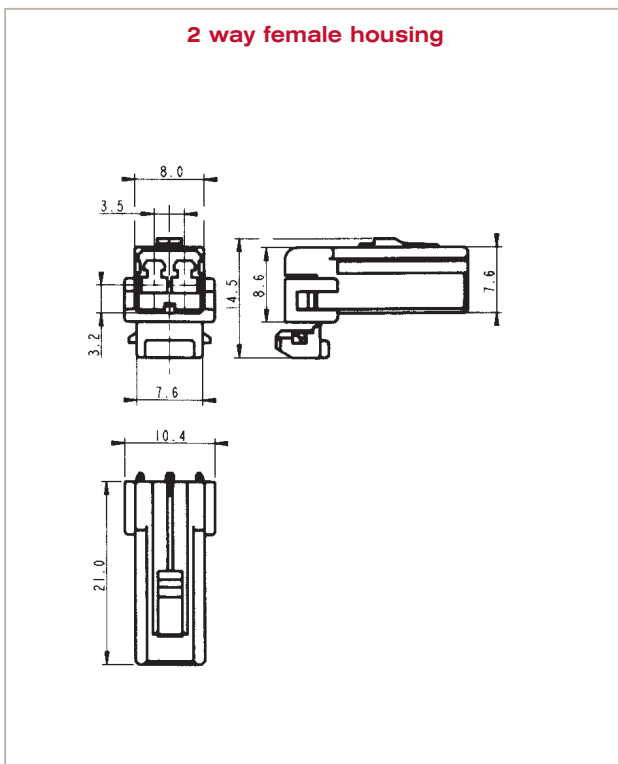

Table of Content

Product Applications

Coupling connectors

MCS

Terminal System Overview

Housing Overview

1 to 20 way coupling housings for 1.8 mm terminals

Part Numbers	No. of position	Terminal size	Type	Colour
MCHFHPE10WH	10	1.8 mm	Female housing	White
MCHMHPE10WH	10	1.8 mm	Male housing	White
MCHFHPE12WH	12	1.8 mm	Female housing	White
MCHMHPE12WH	12	1.8 mm	Male housing	White
MCHFHPE12BK	12	1.8 mm	Female housing	Black
MCHFHPE12BL	12	1.8 mm	Female housing	Blue
MCHFHPE12GY	12	1.8 mm	Female housing	Grey
MCHMHPE12BK	12	1.8 mm	Male housing	Black
MCHMHPE12BL	12	1.8 mm	Male housing	Blue
MCHFHPE14WH	14	1.8 mm	Female housing	White
MCHMHPE14WH	14	1.8 mm	Male housing	White
MCHFHPE18BL	18	1.8 mm	Female housing	Blue
MCHMHPE18BL	18	1.8 mm	Male housing	Blue
MCHFHPE18WH	18	1.8 mm	Female housing	White
MCHMHPE18WH	18	1.8 mm	Male housing	White
MCHFHPE20WH	20	1.8 mm	Female housing	White
MCHMHPE20WH	20	1.8 mm	Male housing	White
MCHFHPE20BK	20	1.8 mm	Female housing	Black
MCHMHPE20BK	20	1.8 mm	Male housing	Black
MCHFHPE20BL	20	1.8 mm	Female housing	Blue
MCHMHPE20BL	20	1.8 mm	Male housing	Blue

Dimensional characteristics

Table of Content

Product Applications

Coupling connectors

MCS

Terminal System Overview

1 to 20 way coupling housings for 1.8 mm terminals

Dimensional characteristics

1 to 20 way coupling housings for 1.8 mm terminals

Dimensional characteristics

Housing Overview

8 way female housing

8 way male housing

6/12/18/20 way male housings

Table of Content

Product Applications

Coupling connectors

MCS

Terminal System Overview

1 to 20 way coupling housings for 1.8 mm terminals

Dimensional characteristics

Housing Overview

6/12/18/20 way female housings

Notes: