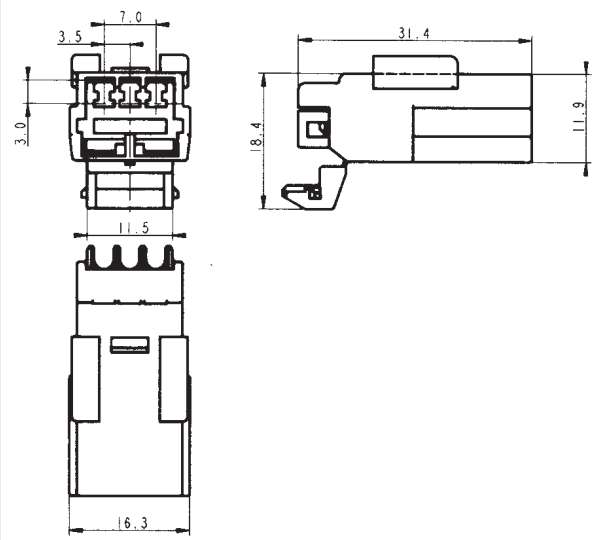

Table of Content

Product Applications

Coupling connectors

MCS

Terminal System Overview

Housing Overview

1 to 20 way coupling housings for 1.8 mm terminals

Part Numbers	No. of position	Terminal size	Type	Colour
MCHFHPE10WH	10	1.8 mm	Female housing	White
MCHMHPE10WH	10	1.8 mm	Male housing	White
MCHFHPE12WH	12	1.8 mm	Female housing	White
MCHMHPE12WH	12	1.8 mm	Male housing	White
MCHFHPE12BK	12	1.8 mm	Female housing	Black
MCHFHPE12BL	12	1.8 mm	Female housing	Blue
MCHFHPE12GY	12	1.8 mm	Female housing	Grey
MCHMHPE12BK	12	1.8 mm	Male housing	Black
MCHMHPE12BL	12	1.8 mm	Male housing	Blue
MCHFHPE14WH	14	1.8 mm	Female housing	White
MCHMHPE14WH	14	1.8 mm	Male housing	White
MCHFHPE18BL	18	1.8 mm	Female housing	Blue
MCHMHPE18BL	18	1.8 mm	Male housing	Blue
MCHFHPE18WH	18	1.8 mm	Female housing	White
MCHMHPE18WH	18	1.8 mm	Male housing	White
MCHFHPE20WH	20	1.8 mm	Female housing	White
MCHMHPE20WH	20	1.8 mm	Male housing	White
MCHFHPE20BK	20	1.8 mm	Female housing	Black
MCHMHPE20BK	20	1.8 mm	Male housing	Black
MCHFHPE20BL	20	1.8 mm	Female housing	Blue
MCHMHPE20BL	20	1.8 mm	Male housing	Blue

Dimensional characteristics

Table of Content

Product Applications

Coupling connectors

MCS

Terminal System Overview

1 to 20 way coupling housings for 1.8 mm terminals

Dimensional characteristics

Housing Overview

3 way female housing

3 way male housing

4 way female housing

Product Applications

Coupling connectors

MCS

Terminal System Overview

1 to 20 way coupling housings for 1.8 mm terminals

Dimensional characteristics

Housing Overview

8 way female housing

8 way male housing

6/12/18/20 way male housings

Table of Content

Product Applications