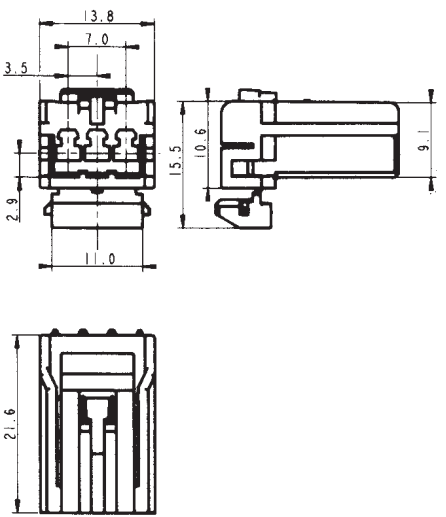

Table of Content

Product Applications

Coupling connectors

MCS

Terminal System Overview

Housing Overview

1 to 20 way coupling housings for 1.8 mm terminals

Part Numbers	No. of position	Terminal size	Type	Colour
MCHFHPE10WH	10	1.8 mm	Female housing	White
MCHMHPE10WH	10	1.8 mm	Male housing	White
MCHFHPE12WH	12	1.8 mm	Female housing	White
MCHMHPE12WH	12	1.8 mm	Male housing	White
MCHFHPE12BK	12	1.8 mm	Female housing	Black
MCHFHPE12BL	12	1.8 mm	Female housing	Blue
MCHFHPE12GY	12	1.8 mm	Female housing	Grey
MCHMHPE12BK	12	1.8 mm	Male housing	Black
MCHMHPE12BL	12	1.8 mm	Male housing	Blue
MCHFHPE14WH	14	1.8 mm	Female housing	White
MCHMHPE14WH	14	1.8 mm	Male housing	White
MCHFHPE18BL	18	1.8 mm	Female housing	Blue
MCHMHPE18BL	18	1.8 mm	Male housing	Blue
MCHFHPE18WH	18	1.8 mm	Female housing	White
MCHMHPE18WH	18	1.8 mm	Male housing	White
MCHFHPE20WH	20	1.8 mm	Female housing	White
MCHMHPE20WH	20	1.8 mm	Male housing	White
MCHFHPE20BK	20	1.8 mm	Female housing	Black
MCHMHPE20BK	20	1.8 mm	Male housing	Black
MCHFHPE20BL	20	1.8 mm	Female housing	Blue
MCHMHPE20BL	20	1.8 mm	Male housing	Blue

Dimensional characteristics

Table of Content

Product Applications

Coupling connectors

MCS

Terminal System Overview

1 to 20 way coupling housings for 1.8 mm terminals

Dimensional characteristics

Housing Overview

3 way female housing

3 way male housing

4 way female housing

Product Applications

Coupling connectors

MCS

Terminal System Overview

1 to 20 way coupling housings for 1.8 mm terminals

Dimensional characteristics

Housing Overview

8 way female housing

8 way male housing

6/12/18/20 way male housings

Table of Content

Product Applications