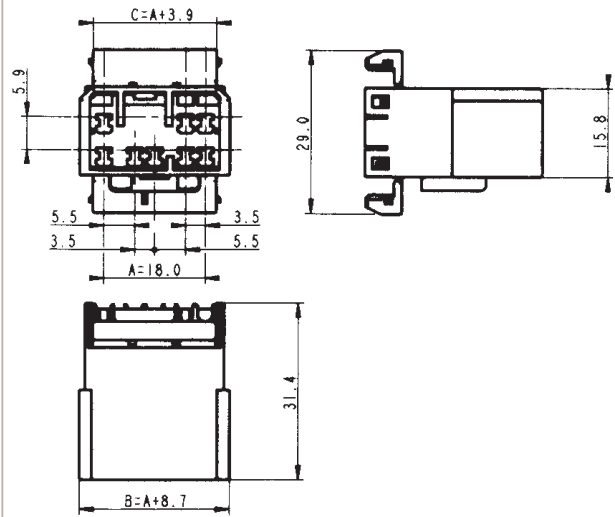

Dimensional characteristics

Table of Content

Product Applications

Coupling connectors

MCS

Terminal System Overview

1 to 20 way coupling housings for 1.8 mm terminals

Dimensional characteristics

Housing Overview

3 way female housing

3 way male housing

4 way female housing

Product Applications

Coupling connectors

MCS

Terminal System Overview

1 to 20 way coupling housings for 1.8 mm terminals

Dimensional characteristics

Housing Overview

8 way female housing

8 way male housing

6/12/18/20 way male housings

Table of Content

Product Applications

Coupling connectors

MCS

Terminal System Overview

1 to 20 way coupling housings for 1.8 mm terminals

Dimensional characteristics

Housing Overview

6/12/18/20 way female housings

Notes: