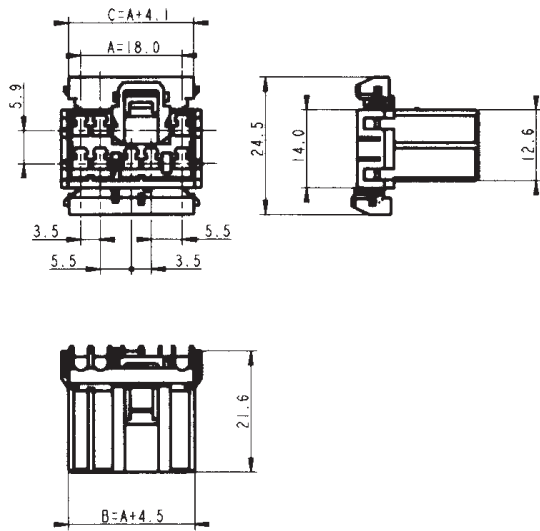

Dimensional characteristics

Table of Content

Product Applications

Coupling connectors

MCS

Terminal System Overview

1 to 20 way coupling housings for 1.8 mm terminals

Dimensional characteristics

Housing Overview

3 way female housing

3 way male housing

4 way female housing

Product Applications

Coupling connectors

MCS

Terminal System Overview

1 to 20 way coupling housings for 1.8 mm terminals

Dimensional characteristics

Housing Overview

8 way female housing

8 way male housing

6/12/18/20 way male housings

Table of Content

Product Applications

Coupling connectors

MCS

Terminal System Overview

1 to 20 way coupling housings for 1.8 mm terminals

Dimensional characteristics

Housing Overview

6/12/18/20 way female housings

Notes: